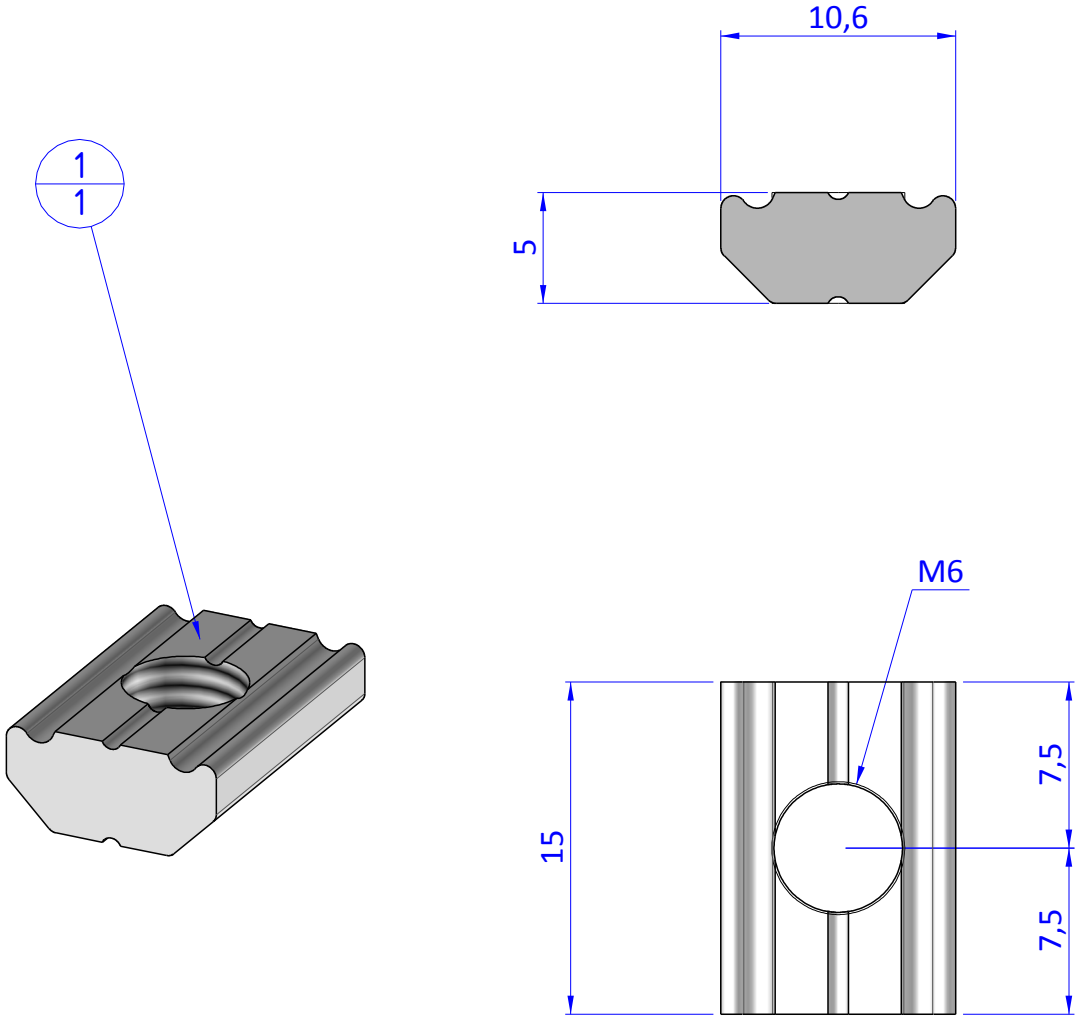

THE PROPERTY OF THE DRAWING IS ESTABLISHED BY LAW. IT IS FORBIDDEN TO PRODUCE OR SHOW IT TO THIRD PART. WITHOUT A WRITTEN AGREEMENT.

Item	Name	Q.ty
1	GWP.6U	1

Format A4 UNI 936-76	FP SERVICES AUTOMATION			DESIGNED FROM FPSERVICES	REVIEW A
	GENERAL TOLERANCE UNI - ISO 2768 CLASSE f	DESCRIPTION CA.GWP.6U		DATE 27/07/2017	WEIGHT 0,004kg
				CODE CA.GWP.6U	